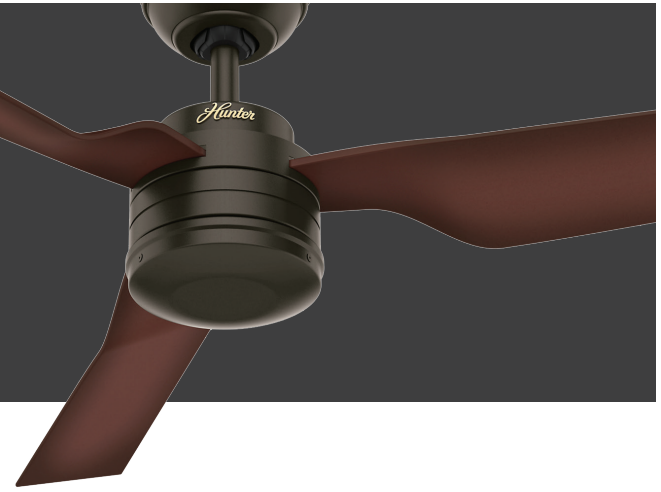

132cm (52") CABO FRIO

PRODUCT SPECIFICATION SHEET

Family Name Cabo Frio

Model # 50258

UPC Code 049694502582

Voltage 120v/60Hz

Housing Finish New Bronze

Blade Finishes Coffee Beech/Coffee Beech

Number of Blades 3

Blade Material Plastic

Light Socket Type No Light Kit

Bulbs No Light Kit

Motor Size (mm) 172mm x 20mm

Downrods Included	in	cm
	3"	7.6

Net Weight	lbs	kgs
	17.0	7.7

ENERGY INFORMATION