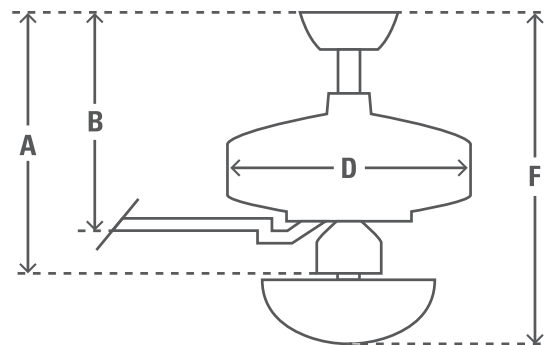

132cm (52") CABO FRIO

PRODUCT SPECIFICATION SHEET

Family Name Cabo Frio

Model # 50258

UPC Code 049694502582

Voltage 120v/60Hz

Housing Finish New Bronze

Blade Finishes Coffee Beech/Coffee Beech

Number of Blades 3

Blade Material Plastic

Light Socket Type No Light Kit

Bulbs No Light Kit

Motor Size (mm) 172mm x 20mm

Downrods Included	in	cm
	3"	7.6

Net Weight	lbs	kgs
	17.0	7.7

ENERGY INFORMATION

Airflow (m³/s) 3470

CFM at High 5256

RPM 0

Noise Level < 46dbA overall
< 36dbA motor

Energy Use (W) 48

FAN DIMENSIONS

	in	cm
(A) Ceiling to Bottom of Fan	11.6	29.4
(B) Ceiling to Bottom of Blade	9.6	24.5
(D) Width of Fan Body	6.9	17.4
(F) Ceiling to Bottom of Light	11.6	29.4